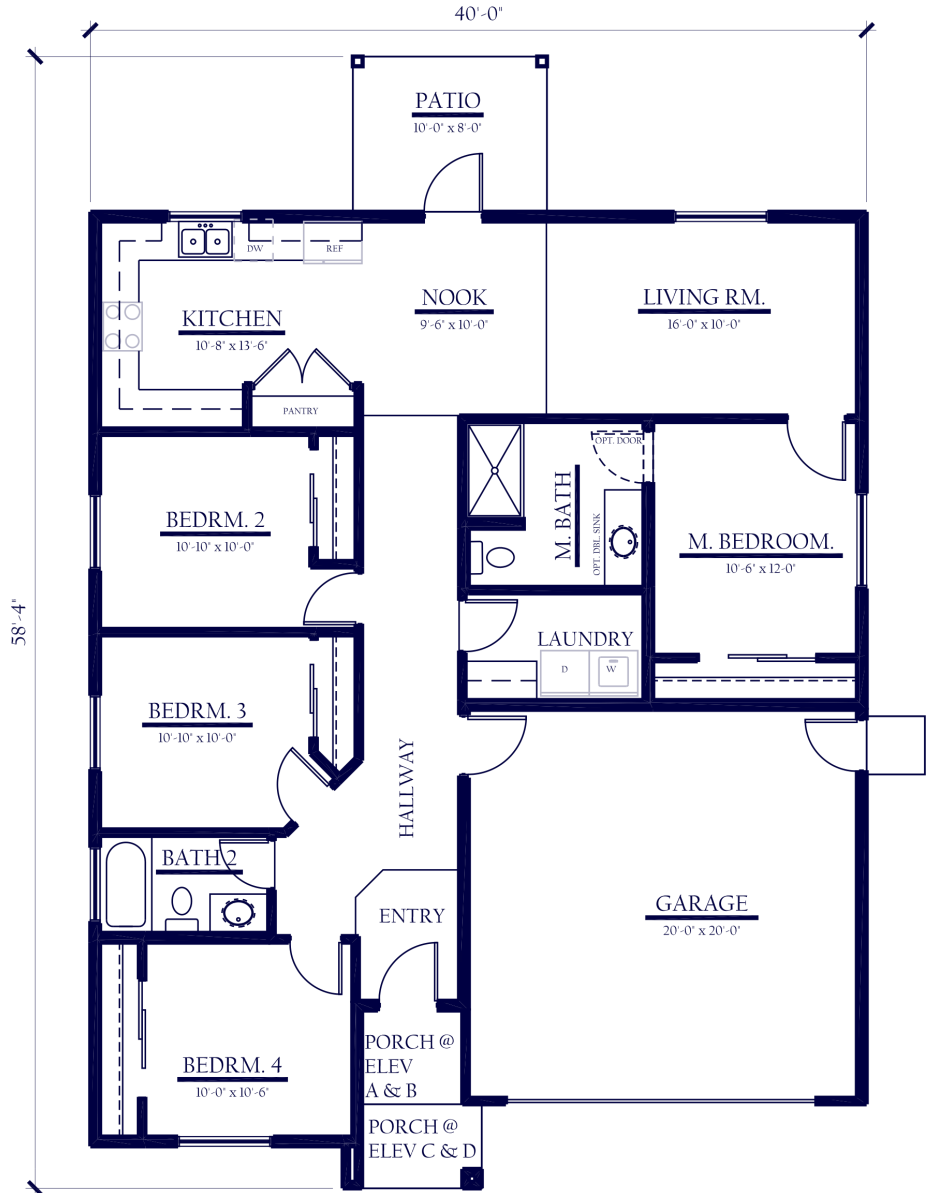

Elevation D

Your Sales Team:

Floorplans and renderings are for illustrative purposes only and are subject to change.
Smee Homes, Inc. All rights reserved.